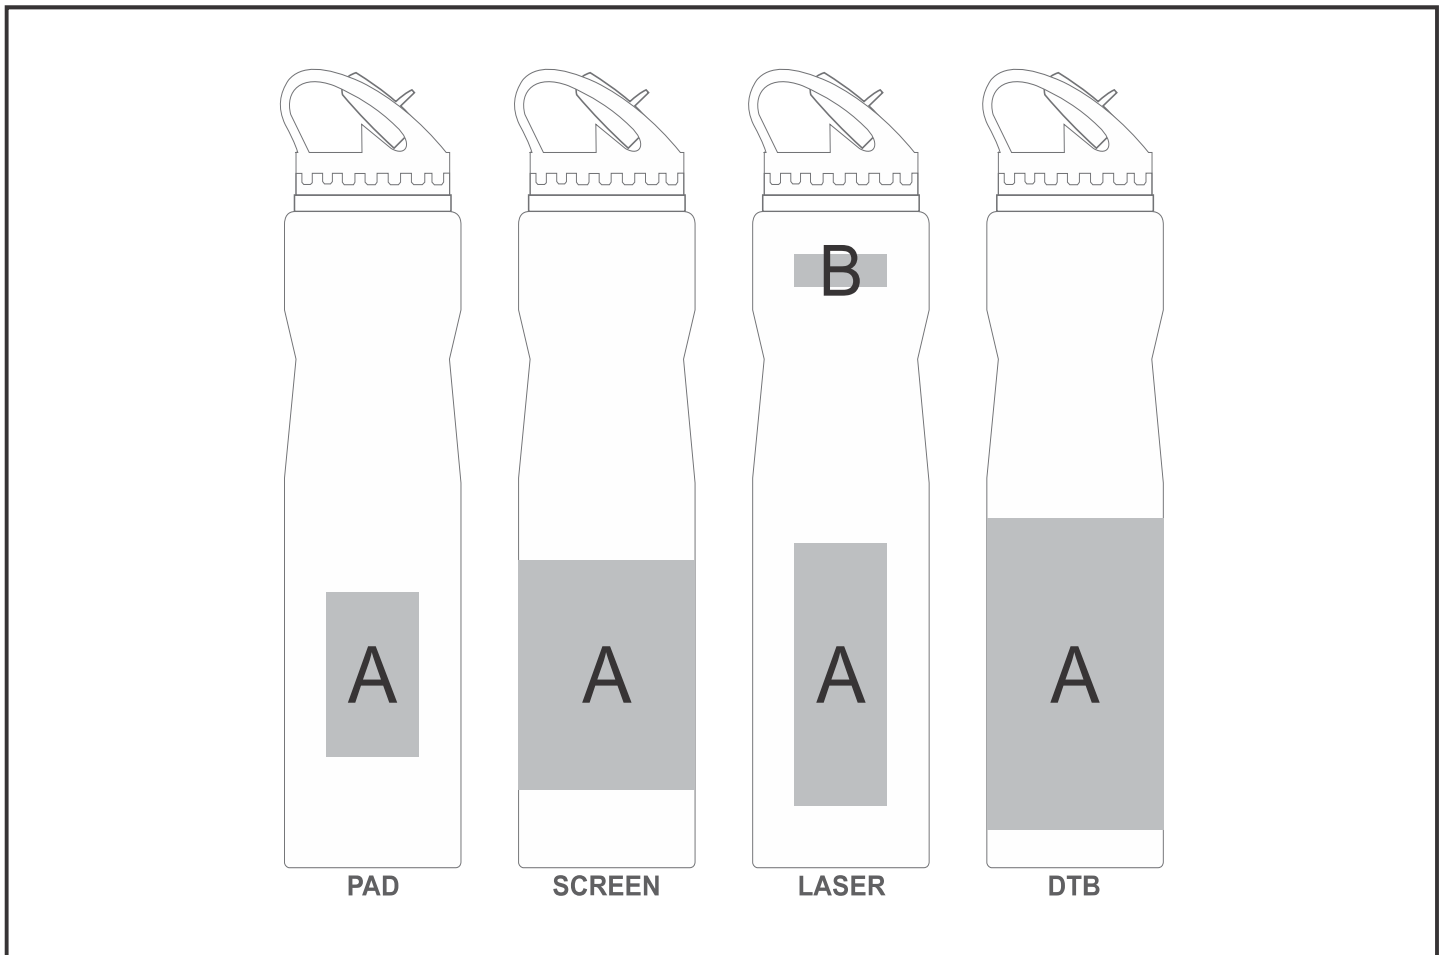

DR-EE-234-B

Eva & Elm Atlas Water Bottle - 750ml

Need to know:

- Includes 1-Colour, 1-Position Screen Wrap OR 1-Position Laser Engraving OR 1-Position Direct Print (setup fees apply)

- Laser Colour: White

Branding Options:

Position	Branding Method (Branding Code)	No. of Colours	Dimension
A	Pad Printing (PB)	2 Colours	30mm wide x 50mm high
A	Screen Wrap (SW)	1 Colour	210mm wide x 80mm high
A	Laser Engraving (LB)	N/A	30mm wide x 80mm high
A	Digital Print Drinkware (DP-D)	Full Colour	230mm wide x 95mm high
A	Digital Print Drinkware (DP-C)	Full Colour	100mm wide x 70mm high
B	Laser Engraving (LB)	N/A	30mm wide x 15mm high